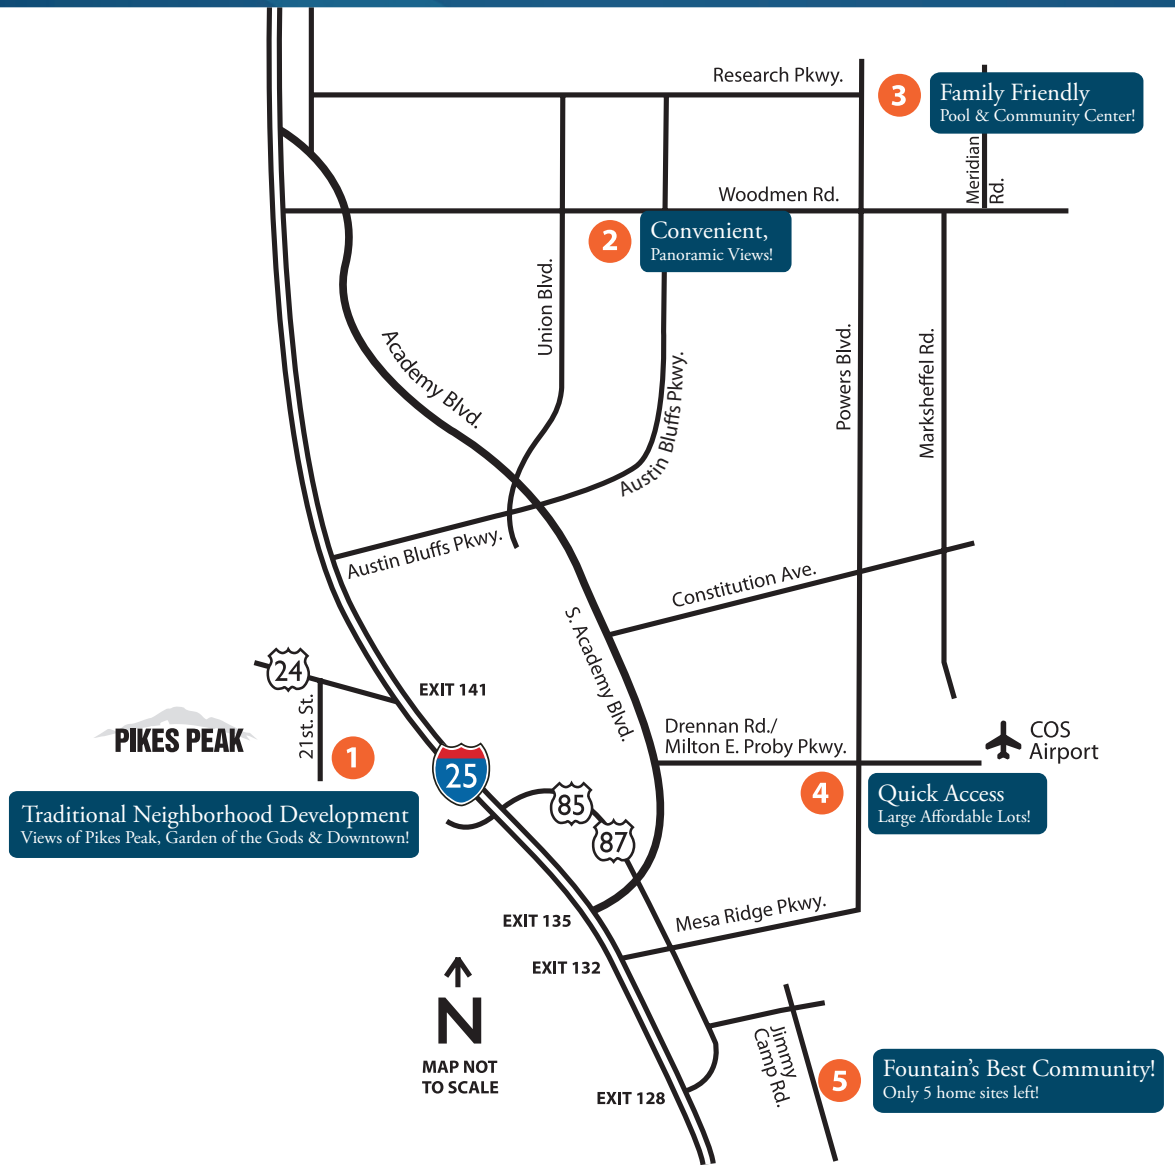

CreekStone HOMES

Locations Map & Contact Information

- 1** Gold Hill Mesa: 287-8242
- 2** Willow Creek: 310-7018
- 3** Wolf Ranch: 598-3360
- 4** Barnstormers Landing: 392-2788
- 5** High Gate Farms: 392-2788